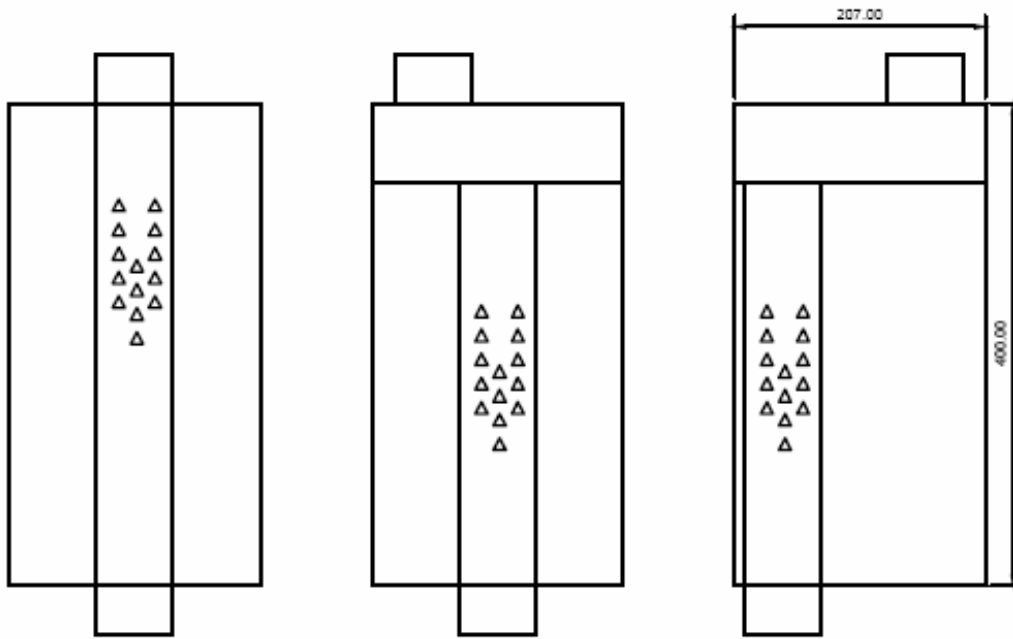

# Muffler configuration chart

Centre inlet/Centre Outlet  
Product Code; ADR020

Centre inlet/Offset Outlet  
Product Code; ADR016

Offset inlet/Offset Outlet  
Product Code; ADR015

Offset inlet/Centre Outlet  
Product Code; ADR017

Twin inlet/Centre Outlet  
Product Code; ADR022

Twin inlet/ Outlet  
Product Code; ADR021