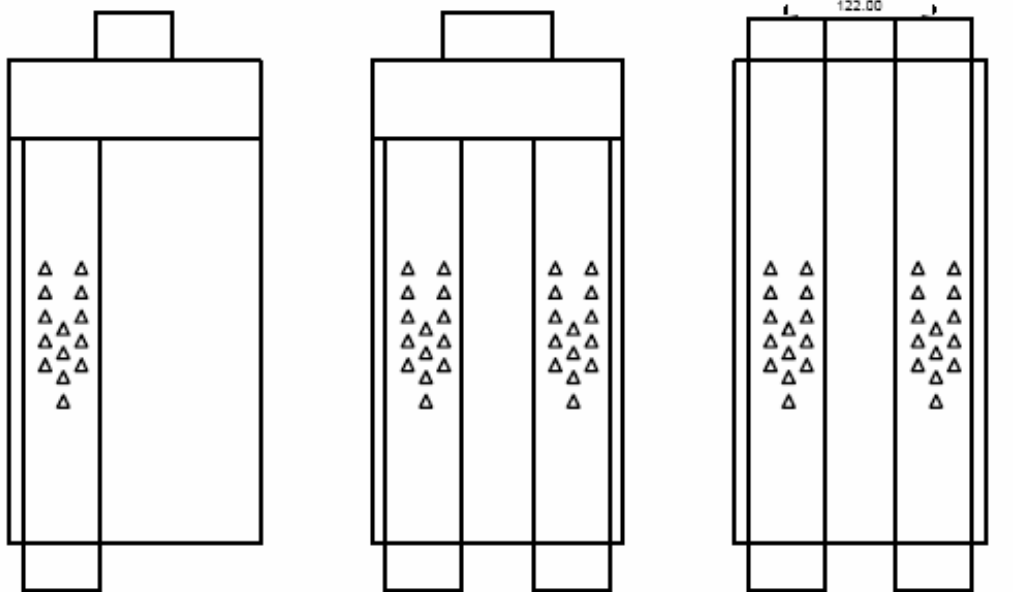

# Muffler configuration chart

Centre inlet/Centre Outlet  
Product Code; ADR020

Centre inlet/Offset Outlet  
Product Code; ADR016

Offset inlet/Offset Outlet  
Product Code; ADR015

Offset inlet/Centre Outlet  
Product Code; ADR017

Twin inlet/Centre Outlet  
Product Code; ADR022

Twin inlet/ Outlet  
Product Code; ADR021